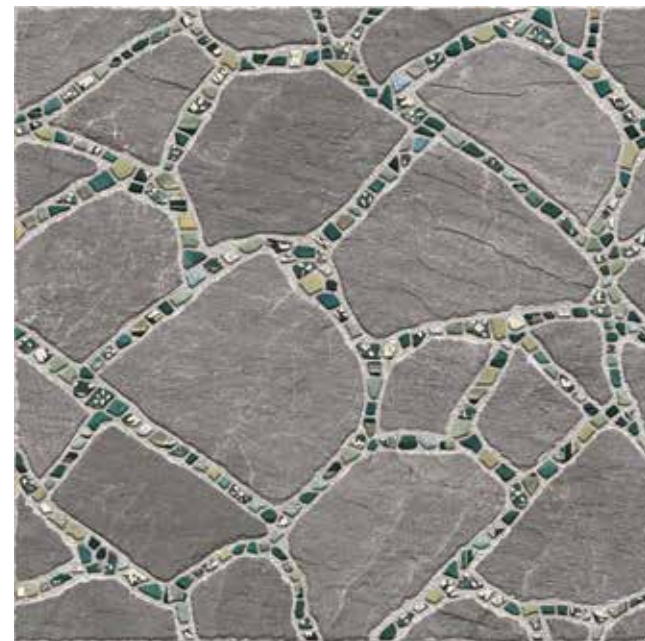

ARDESIA 60x60 cm

White

GREY

White GEOMETRIC

GREY GEOMETRIC

ARDESIA 60x60 cm

Mix

BROWN