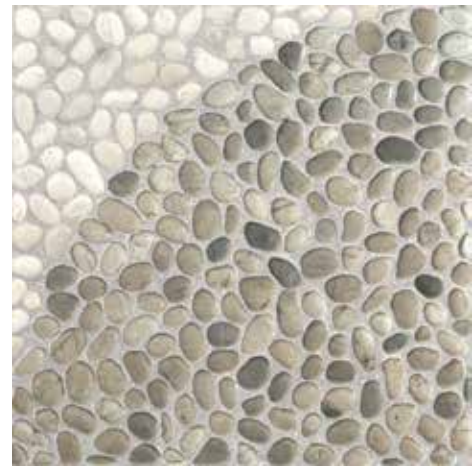

Ivory

GREY

VERANDA 42x42 CM

White

GEOMETRIC 2

GEOMETRIC 5

Dark Grey

GEOMETRIC 3