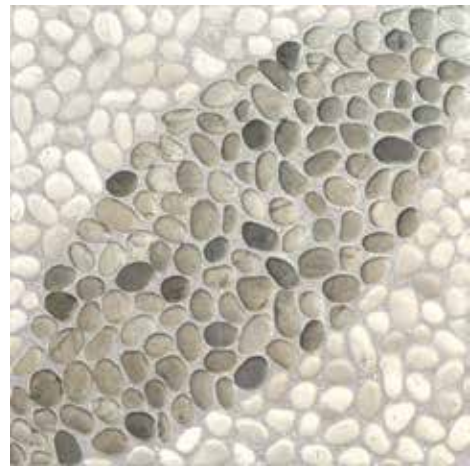

Ivory

GREY

VERANDA 42x42 CM

White

GEOMETRIC 2

GEOMETRIC 5

Dark Grey

GEOMETRIC 3