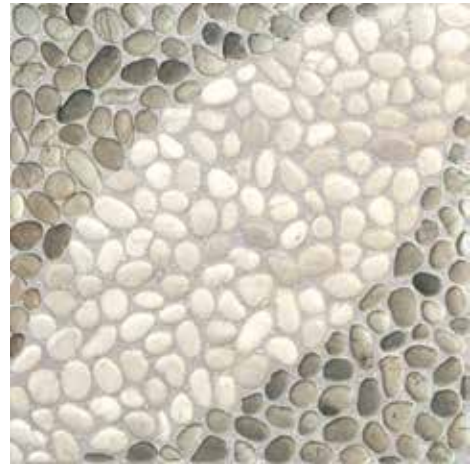

Ivory

GREY

VERANDA 42x42 CM

White

GEOMETRIC 2

GEOMETRIC 5

Dark Grey

GEOMETRIC 3